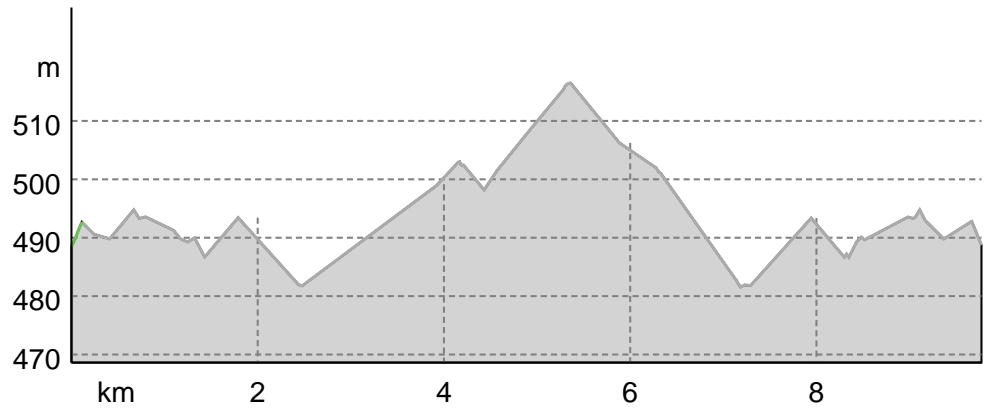

Drafted on 2022-08-31

↔ 9.8 km

🕒 1:25 h

▲ 35 m

▼ 34 m

Difficulty

-

Drafted on 2022-08-31

Track types

Forested/wild trail	0.1 km
Unknown	9.7 km

Elevation profile

route data

Running

Distance	↔	9.8 km
Duration	🕒	1:25 h
Ascent	⬆️	35 m
Descent	⬇️	34 m

matias Haedo

Update: August 31, 2022