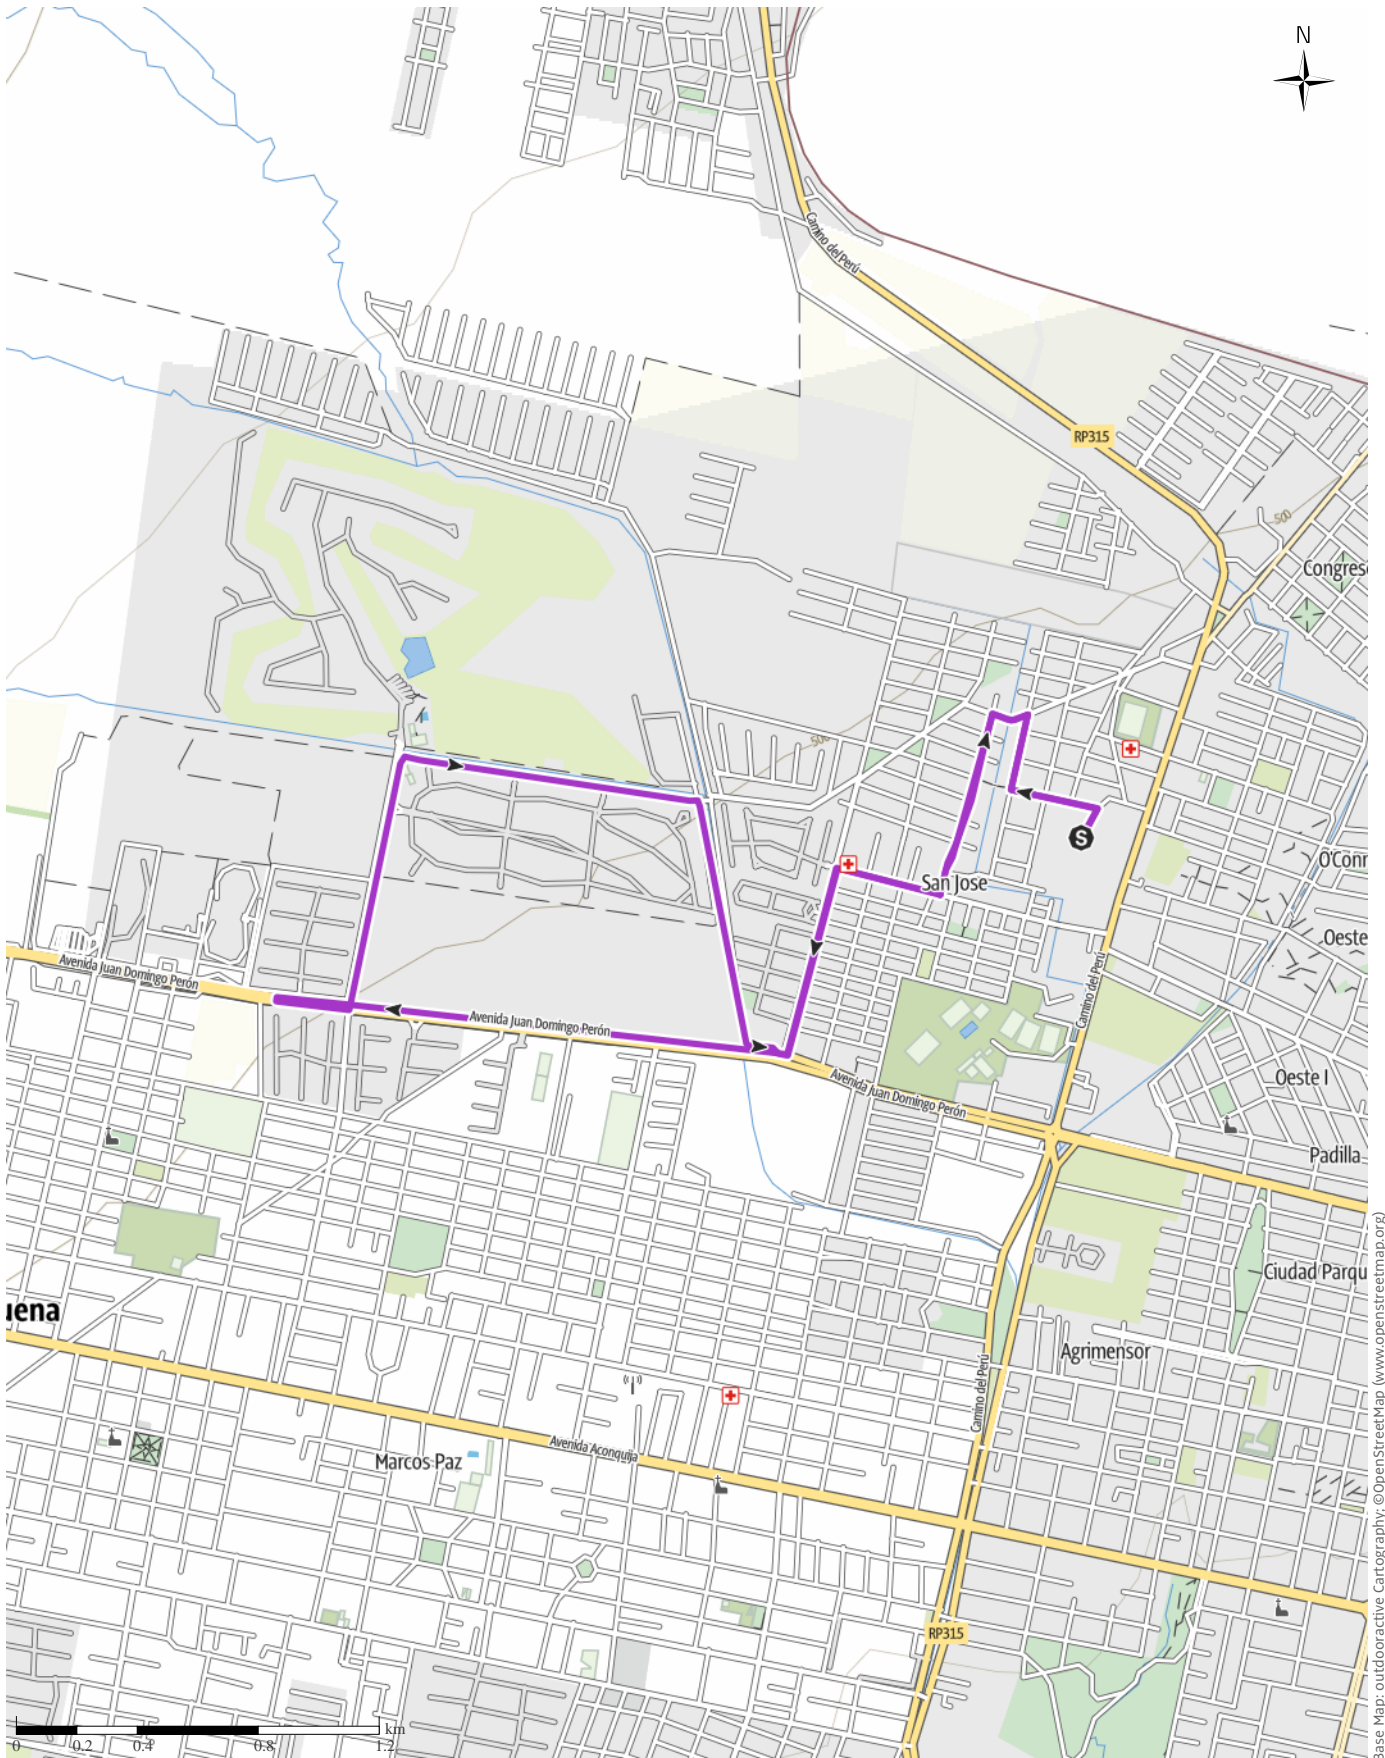

Drafted on 2022-08-31

↔ 9.8 km

🕒 1:25 h

▲ 35 m

▼ 34 m

Difficulty

-

Drafted on 2022-08-31

Track types

Forested/wild trail	0.1 km
Unknown	9.7 km

Elevation profile

route data

Running

Distance	↔	9.8 km
Duration	🕒	1:25 h
Ascent	⬆️	35 m
Descent	⬇️	34 m

matias Haedo

Update: August 31, 2022

Takeaway route for iPhone and Android

Scan QR code, save this route offline, share with friends and more...

Website

<https://out.ac/ICuVEE>